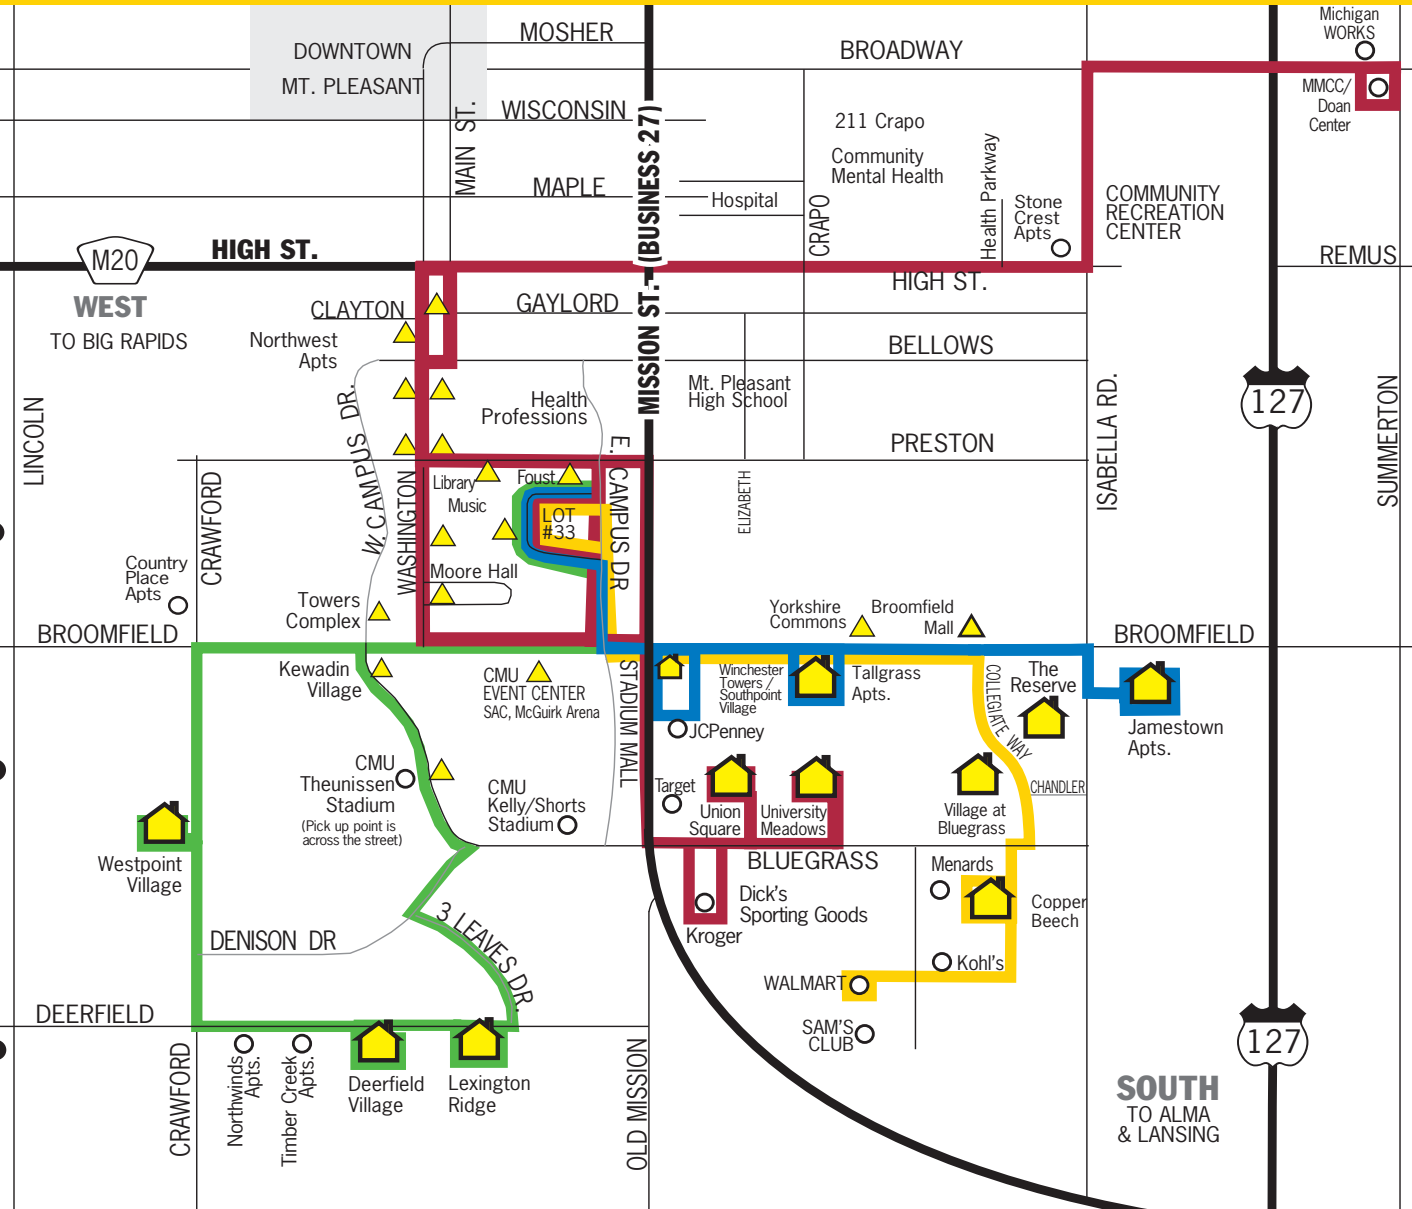

GOLD

Village at Bluegrass	:17	:47	EVERY 1/2 HOUR
Walmart	:20	:50	UPON REQUEST
Copper Beech	:25	:55	EVERY 1/2 HOUR
The Reserve	:27	:57	EVERY 1/2 HOUR
Yorkshire Commons	:28	:58	EVERY 1/2 HOUR
Music Bldg. - Lot#33	:42	:12	EVERY 1/2 HOUR

DEERFIELD

Towers (@ 7/11)	:15	:45	EVERY 1/2 HOUR
Westpoint Village	:18	:48	EVERY 1/2 HOUR
Deerfield Village	:20	:50	EVERY 1/2 HOUR
Lexington Ridge	:25	:55	EVERY 1/2 HOUR
Theunissen Stadium - Lot #70	:27	:57	EVERY 1/2 HOUR
Kewadin Village	:29	:59	EVERY 1/2 HOUR
SAC/McGuirk	:30	:00	EVERY 1/2 HOUR
Music Bldg. - Lot#33	:42	:12	EVERY 1/2 HOUR

BROOMFIELD

Southpoint/Winchester	:15	:45	EVERY 1/2 HOUR
Tallgrass Apartments	:18	:48	EVERY 1/2 HOUR
Jamestown Apartments	:21	:51	EVERY 1/2 HOUR
Oakridge Apartments	:25	:55	EVERY 1/2 HOUR
Music Bldg. - Lot#33	:42	:12	EVERY 1/2 HOUR

COMMUTER SHUTTLE ROUTES