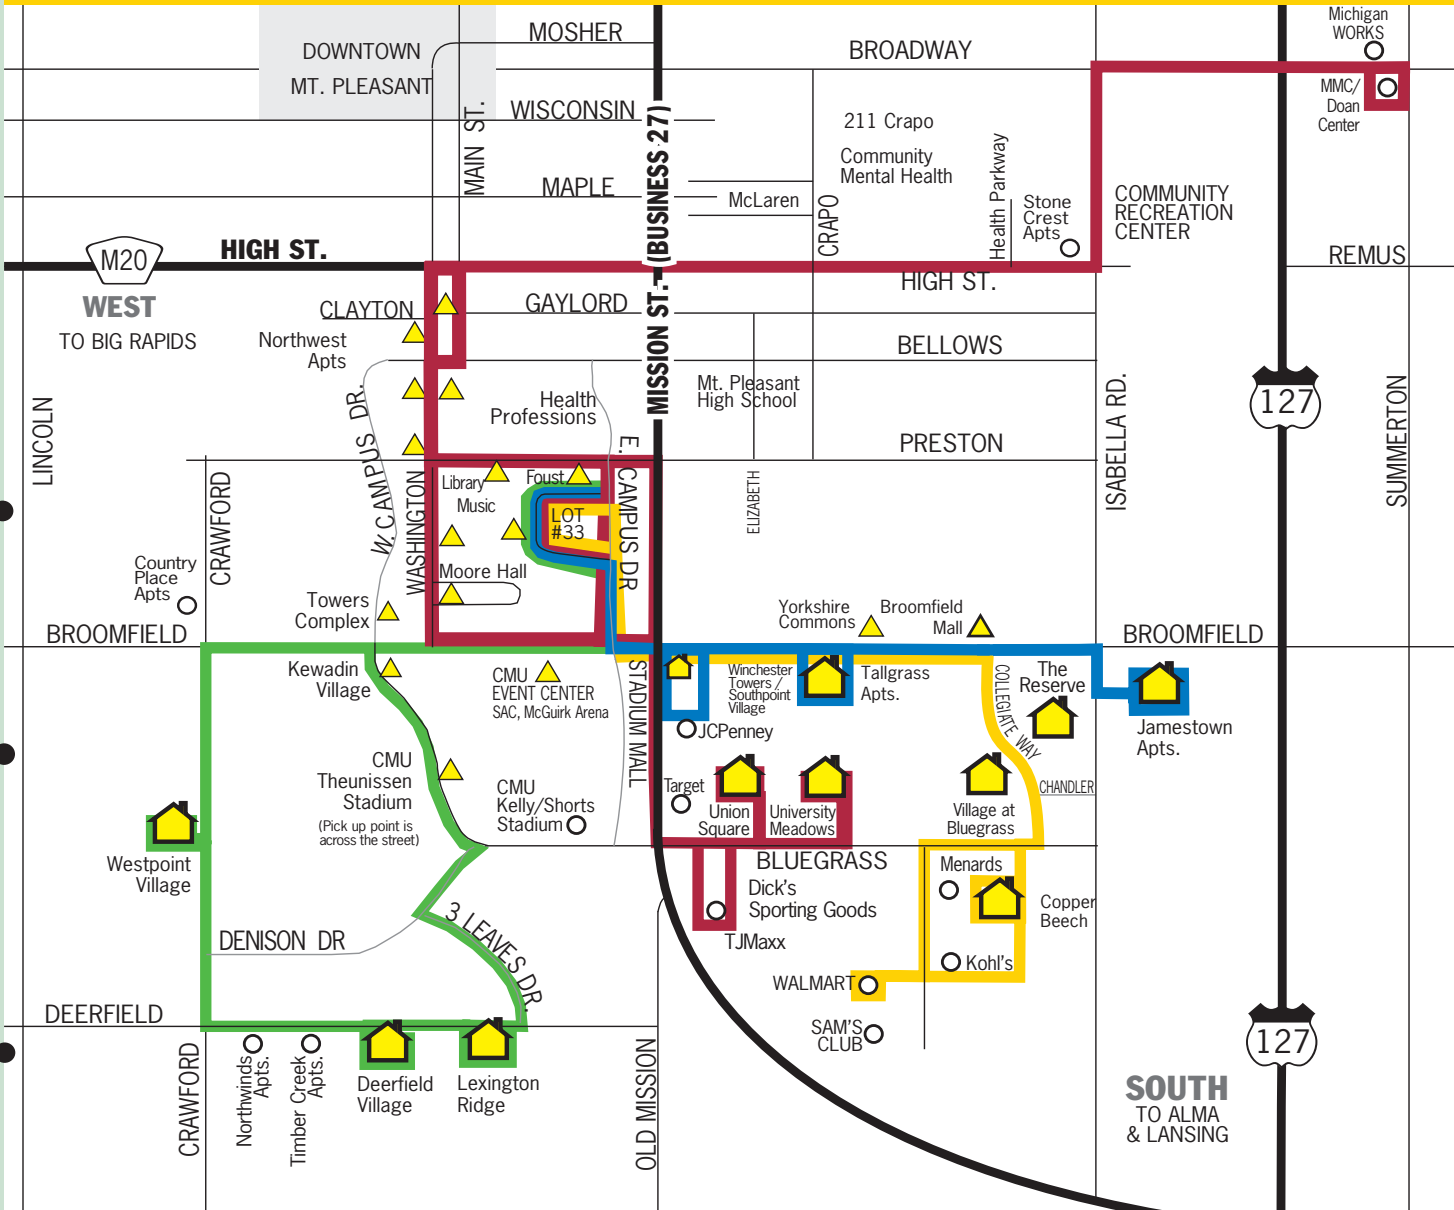

University Meadows	:25	:55	EVERY 1/2 HOUR
Union Square	:29	:59	EVERY 1/2 HOUR
Target	:30	:00	UPON REQUEST
Music Bldg. - Lot #33	:42	:12	EVERY 1/2 HOUR
Washington/Ojibway	:44	:14	EVERY 1/2 HOUR
Anspach/Pearce	:45	:15	EVERY 1/2 HOUR
Ronan/Grawn	:47	:17	EVERY 1/2 HOUR
Main St./Gaylord	:48	:18	EVERY 1/2 HOUR
MMC/Doan Center	:55	:25	UPON REQUEST
Washington/Clayton (Gaylord)	:05	:35	EVERY 1/2 HOUR
Larzelere	:06	:36	EVERY 1/2 HOUR
Wightman	:07	:37	EVERY 1/2 HOUR
Park Library	:08	:38	EVERY 1/2 HOUR
Music Bldg. - Lot #33	:12	:42	EVERY 1/2 HOUR
SAC/McGuirk	:15	:45	EVERY 1/2 HOUR
Stadium Mall			UPON REQUEST
TJ Maxx			UPON REQUEST

GOLD

Village at Bluegrass	:17	:47	EVERY 1/2 HOUR
Walmart	:20	:50	UPON REQUEST
Copper Beech	:25	:55	EVERY 1/2 HOUR
The Reserve	:27	:57	EVERY 1/2 HOUR
Yorkshire Commons	:28	:58	EVERY 1/2 HOUR
Music Bldg. - Lot #33	:42	:12	EVERY 1/2 HOUR

DEERFIELD

Towers (@ 7/11)	:15	:45	EVERY 1/2 HOUR
Westpoint Village	:18	:48	EVERY 1/2 HOUR
Deerfield Village	:20	:50	EVERY 1/2 HOUR
Lexington Ridge	:25	:55	EVERY 1/2 HOUR
Theunissen Stadium - Lot #70	:27	:57	EVERY 1/2 HOUR
Kewadin Village	:29	:59	EVERY 1/2 HOUR
SAC/McGuirk	:30	:00	EVERY 1/2 HOUR
Music Bldg. - Lot #33	:42	:12	EVERY 1/2 HOUR

BROOMFIELD

Southpoint/Winchester	:15	:45	EVERY 1/2 HOUR
Tallgrass Apartments	:18	:48	EVERY 1/2 HOUR
Jamestown Apartments	:21	:51	EVERY 1/2 HOUR
Oakridge Apartments	:25	:55	EVERY 1/2 HOUR
Music Bldg. - Lot #33	:42	:12	EVERY 1/2 HOUR

COMMUTER SHUTTLE ROUTES