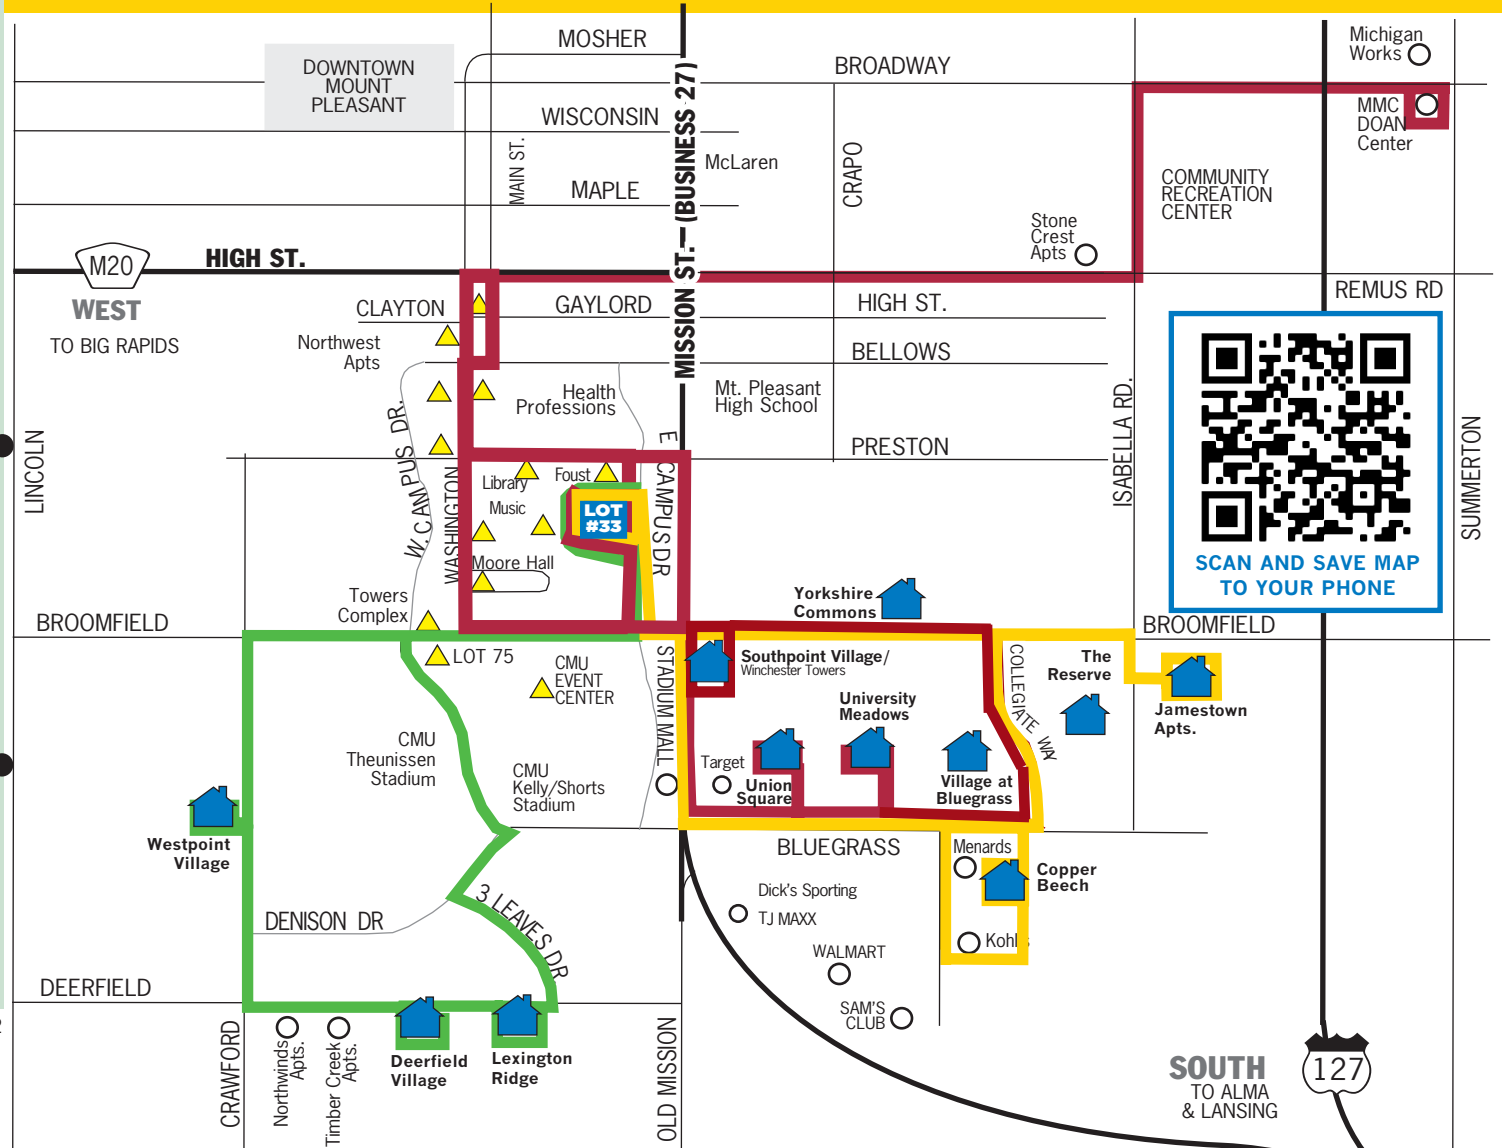

# MAROON

Southpoint/Winchester	:15	:45	EVERY 1/2 HOUR
Village at Bluegrass	:21	:51	EVERY 1/2 HOUR
University Meadows	:25	:55	EVERY 1/2 HOUR
Union Square	:29	:59	EVERY 1/2 HOUR
Target			UPON REQUEST
<b>Music Bldg. - Lot#33</b>	<b>:42</b>	<b>:12</b>	<b>EVERY 1/2 HOUR</b>
Washington/Ojibway	:44	:14	EVERY 1/2 HOUR
Anspach/Pearce	:45	:15	EVERY 1/2 HOUR
Ronan/Grawn	:47	:17	EVERY 1/2 HOUR
Main St./Gaylord	:48	:18	EVERY 1/2 HOUR
MMC/DOAN CENTER	:55	:25	EVERY 1/2 HOUR
Washington/Clayton	:05	:35	EVERY 1/2 HOUR
Larzalere	:06	:36	EVERY 1/2 HOUR
Wightman	:07	:37	EVERY 1/2 HOUR
Park Library	:08	:38	EVERY 1/2 HOUR
<b>Music Bldg. - Lot#33</b>	<b>:12</b>	<b>:42</b>	<b>EVERY 1/2 HOUR</b>

# DEERFIELD

TOWERS @7/11	:15	:45	EVERY 1/2 HOUR
Westpoint Village	:18	:48	EVERY 1/2 HOUR
Deerfield Village	:20	:50	EVERY 1/2 HOUR
Lexington Ridge	:25	:55	EVERY 1/2 HOUR
Theunissen Stadium Lot#70	:27	:57	EVERY 1/2 HOUR
Commuter Lot #75	:29	:59	EVERY 1/2 HOUR
SAC/McGuirk	:30	:00	EVERY 1/2 HOUR
<b>Music Bldg. - Lot#33</b>	<b>:42</b>	<b>:12</b>	<b>EVERY 1/2 HOUR</b>

## EVERY HALF HOUR SHUTTLE STOPS:

# COMMUTER SHUTTLE ROUTES